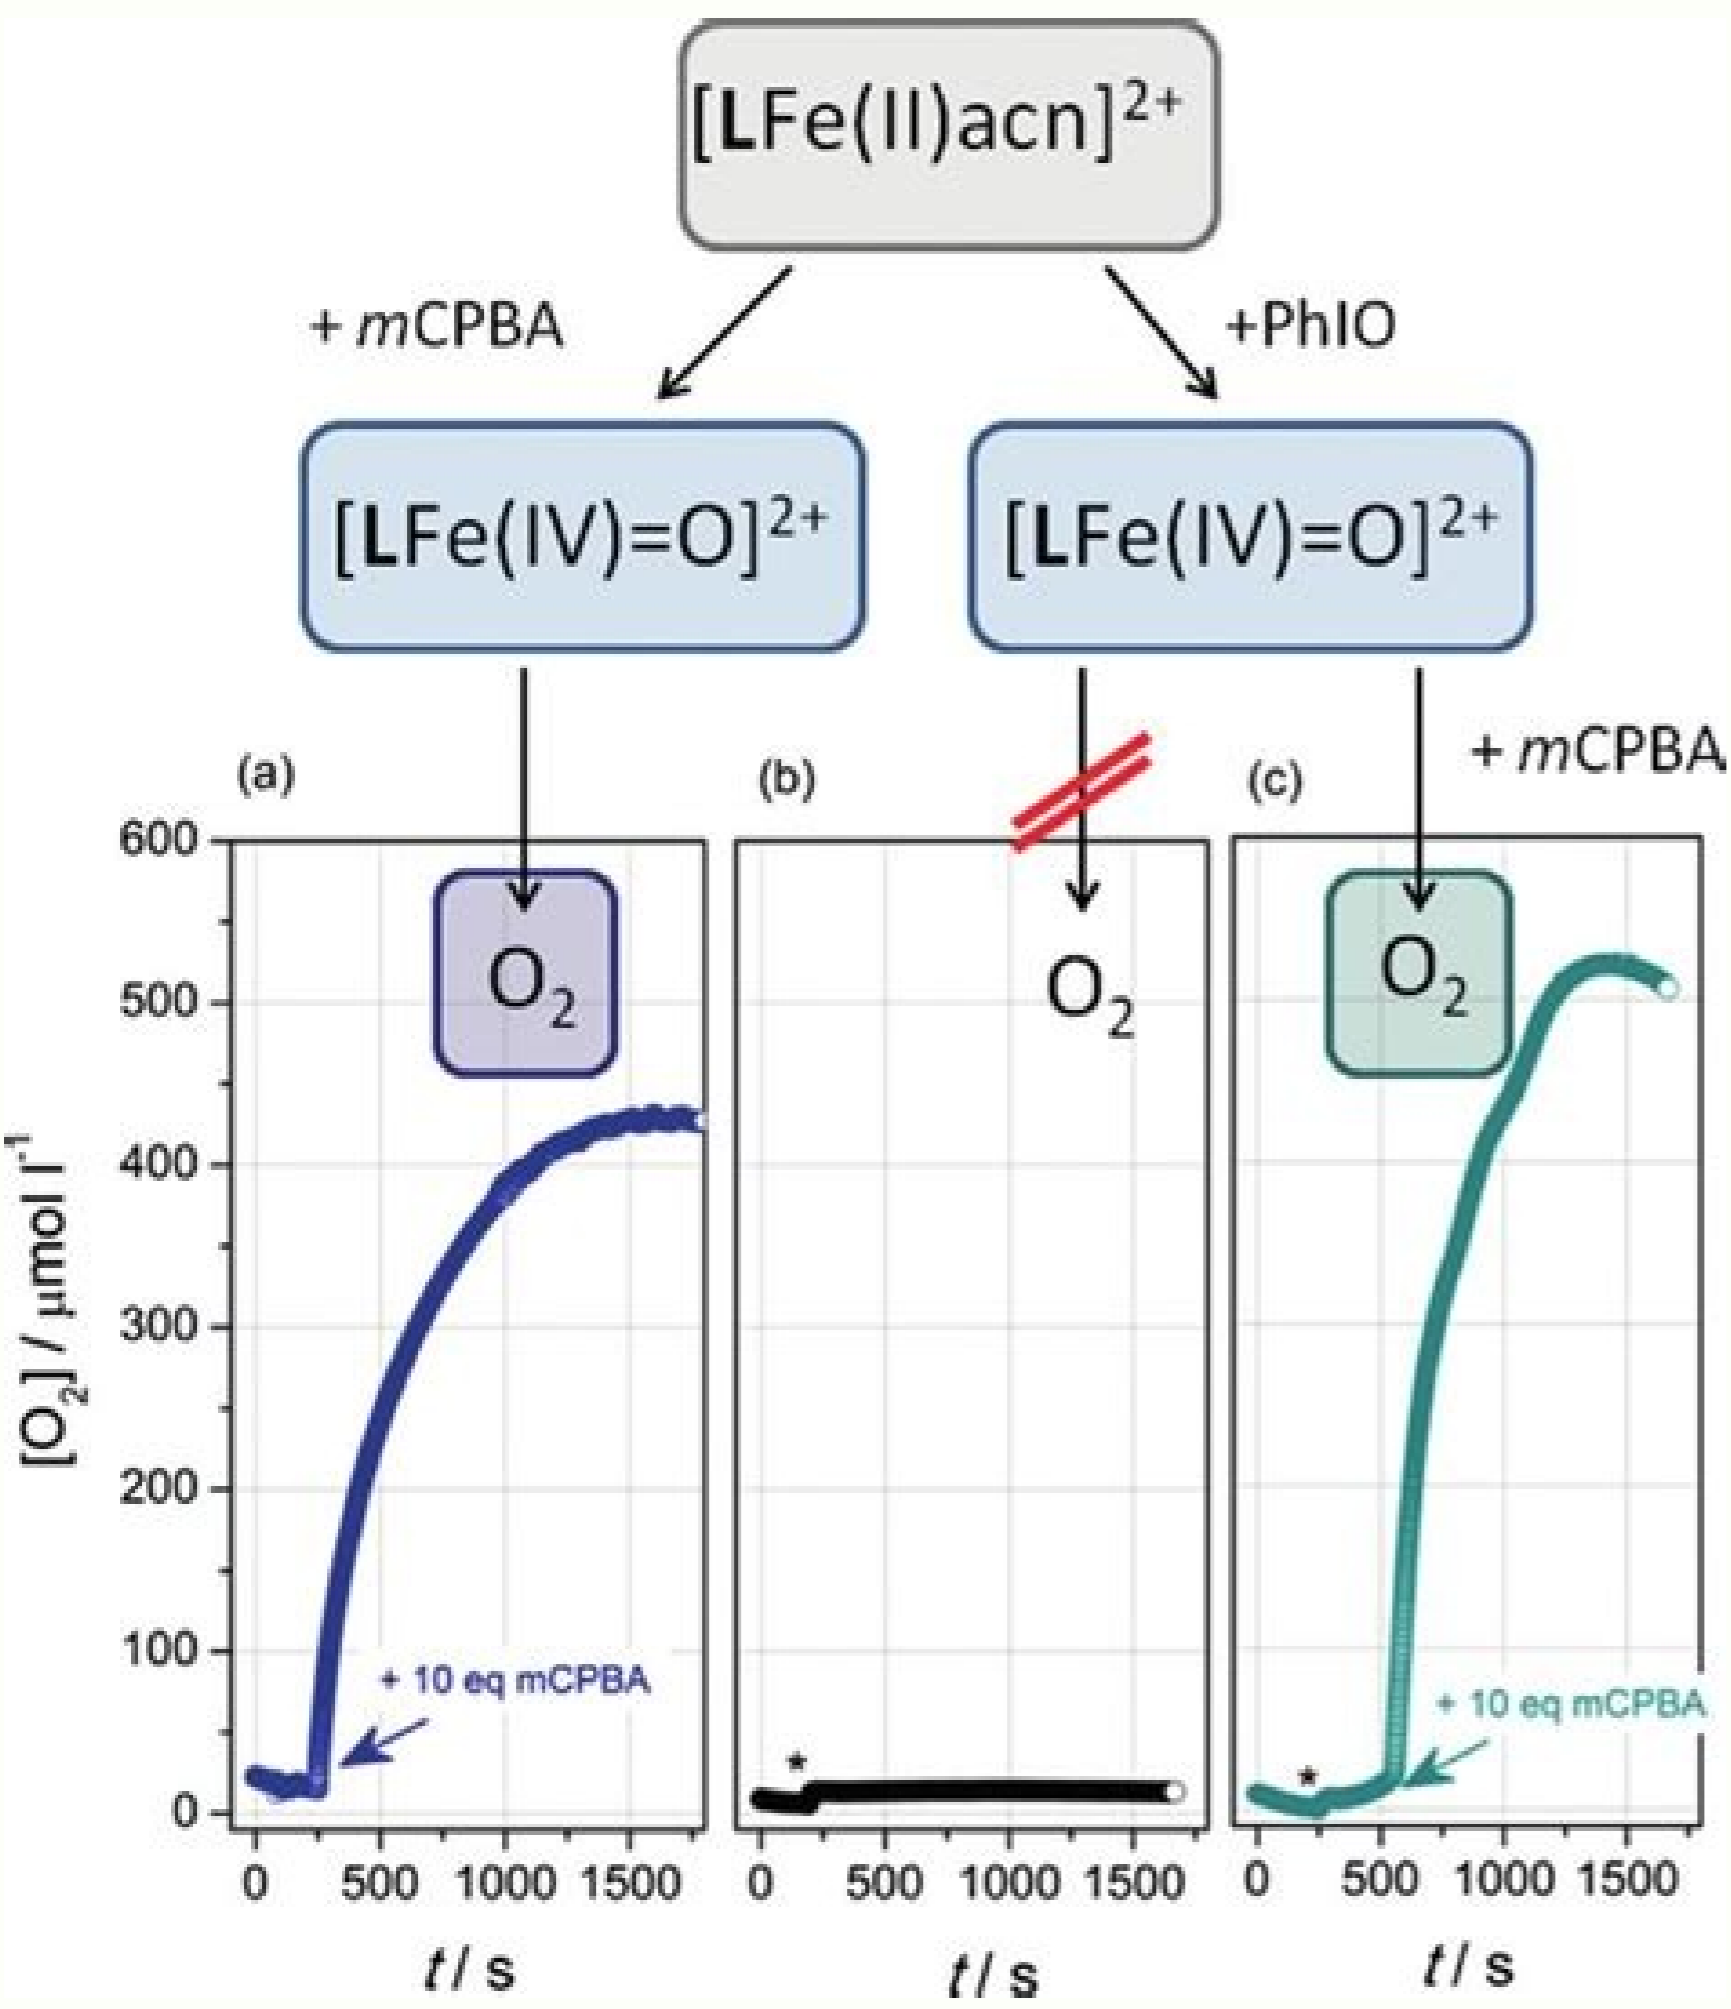

Clarks oxygen electrode

Clark oxygen electrode slideshare. Clark electrode price. Clark oxygen electrode. Clark oxygen electrode diagram. Clark oxygen electrode pdf.